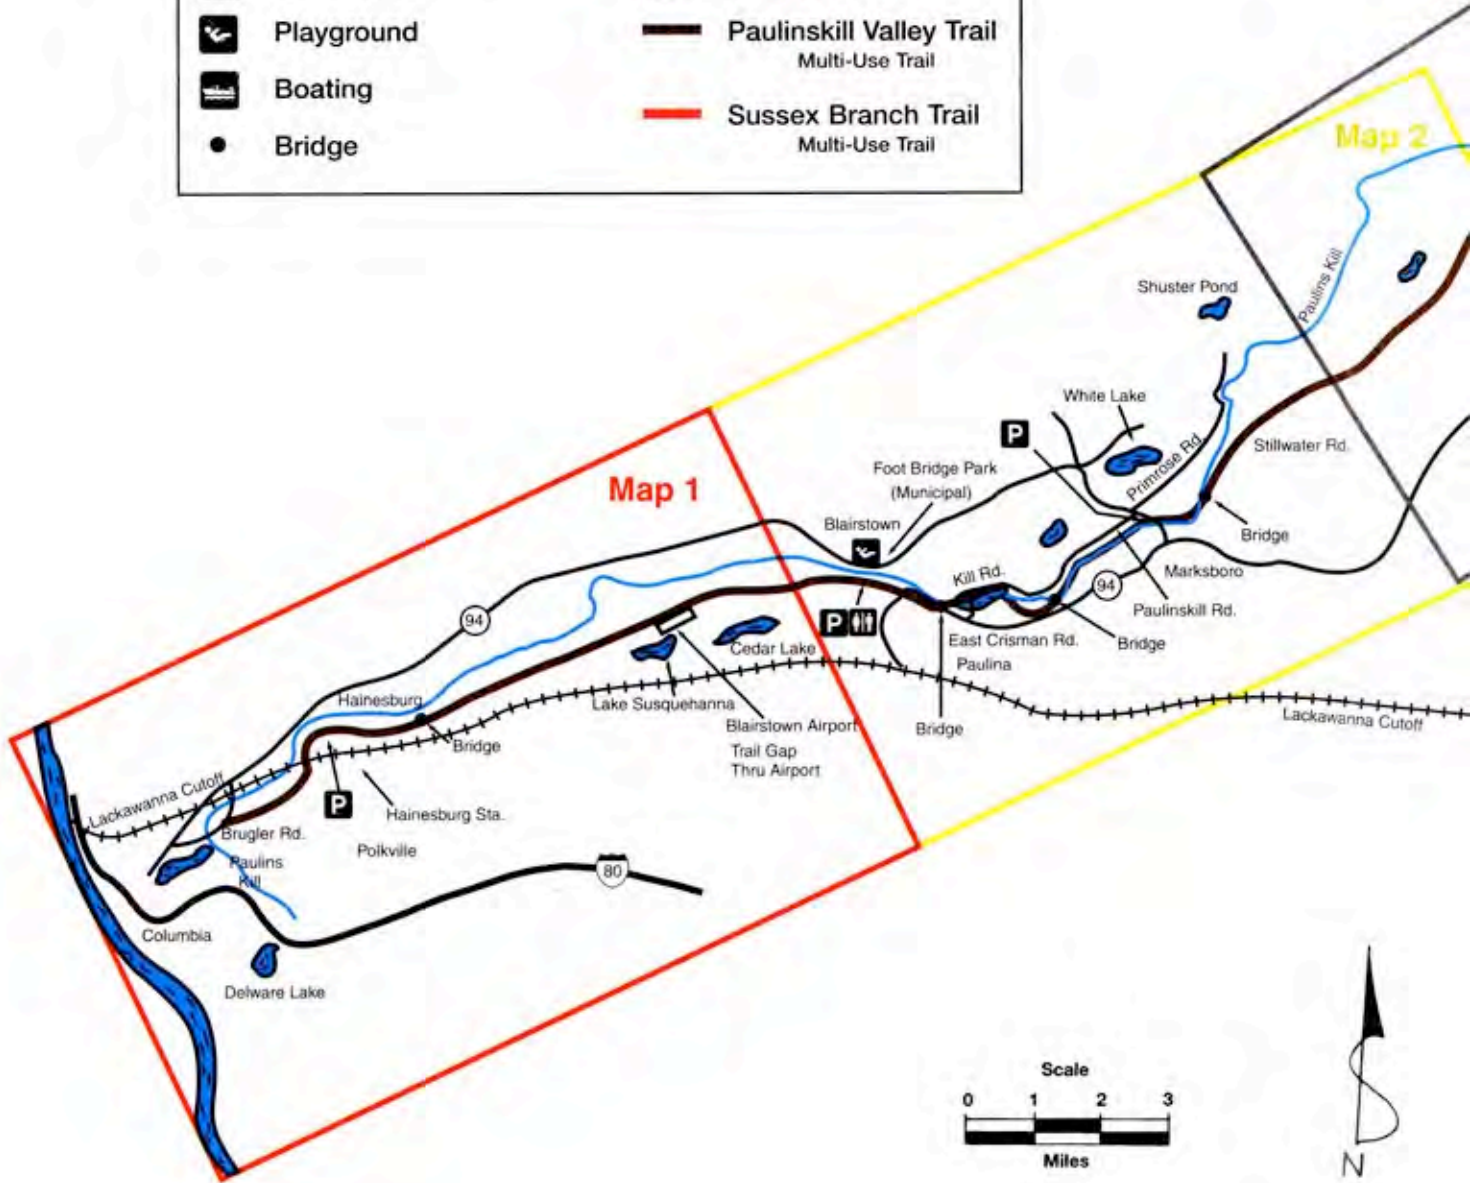

# PAULINSKILL VALLEY TRAIL SUSSEX BRANCH TRAIL

LEGEND			
	Park Office		Parking
	Boat Launch		Restrooms
	Playground		Paulinskill Valley Trail Multi-Use Trail
	Boating		Sussex Branch Trail Multi-Use Trail
	Bridge		

# PAULINSKILL VALLEY TRAIL

GO TO BOTTOM OF MAP 2

GO TO BOTTOM OF MAP 3

Map 1

Map 2

FROM TOP OF MAP 1

GO TO BOTTOM OF MAP 4

Map 3

FROM TOP OF MAP 2

Map 4

FROM TOP OF MAP 3

Map 8

FROM TOP OF MAP 6

FROM TOP OF MAP 7